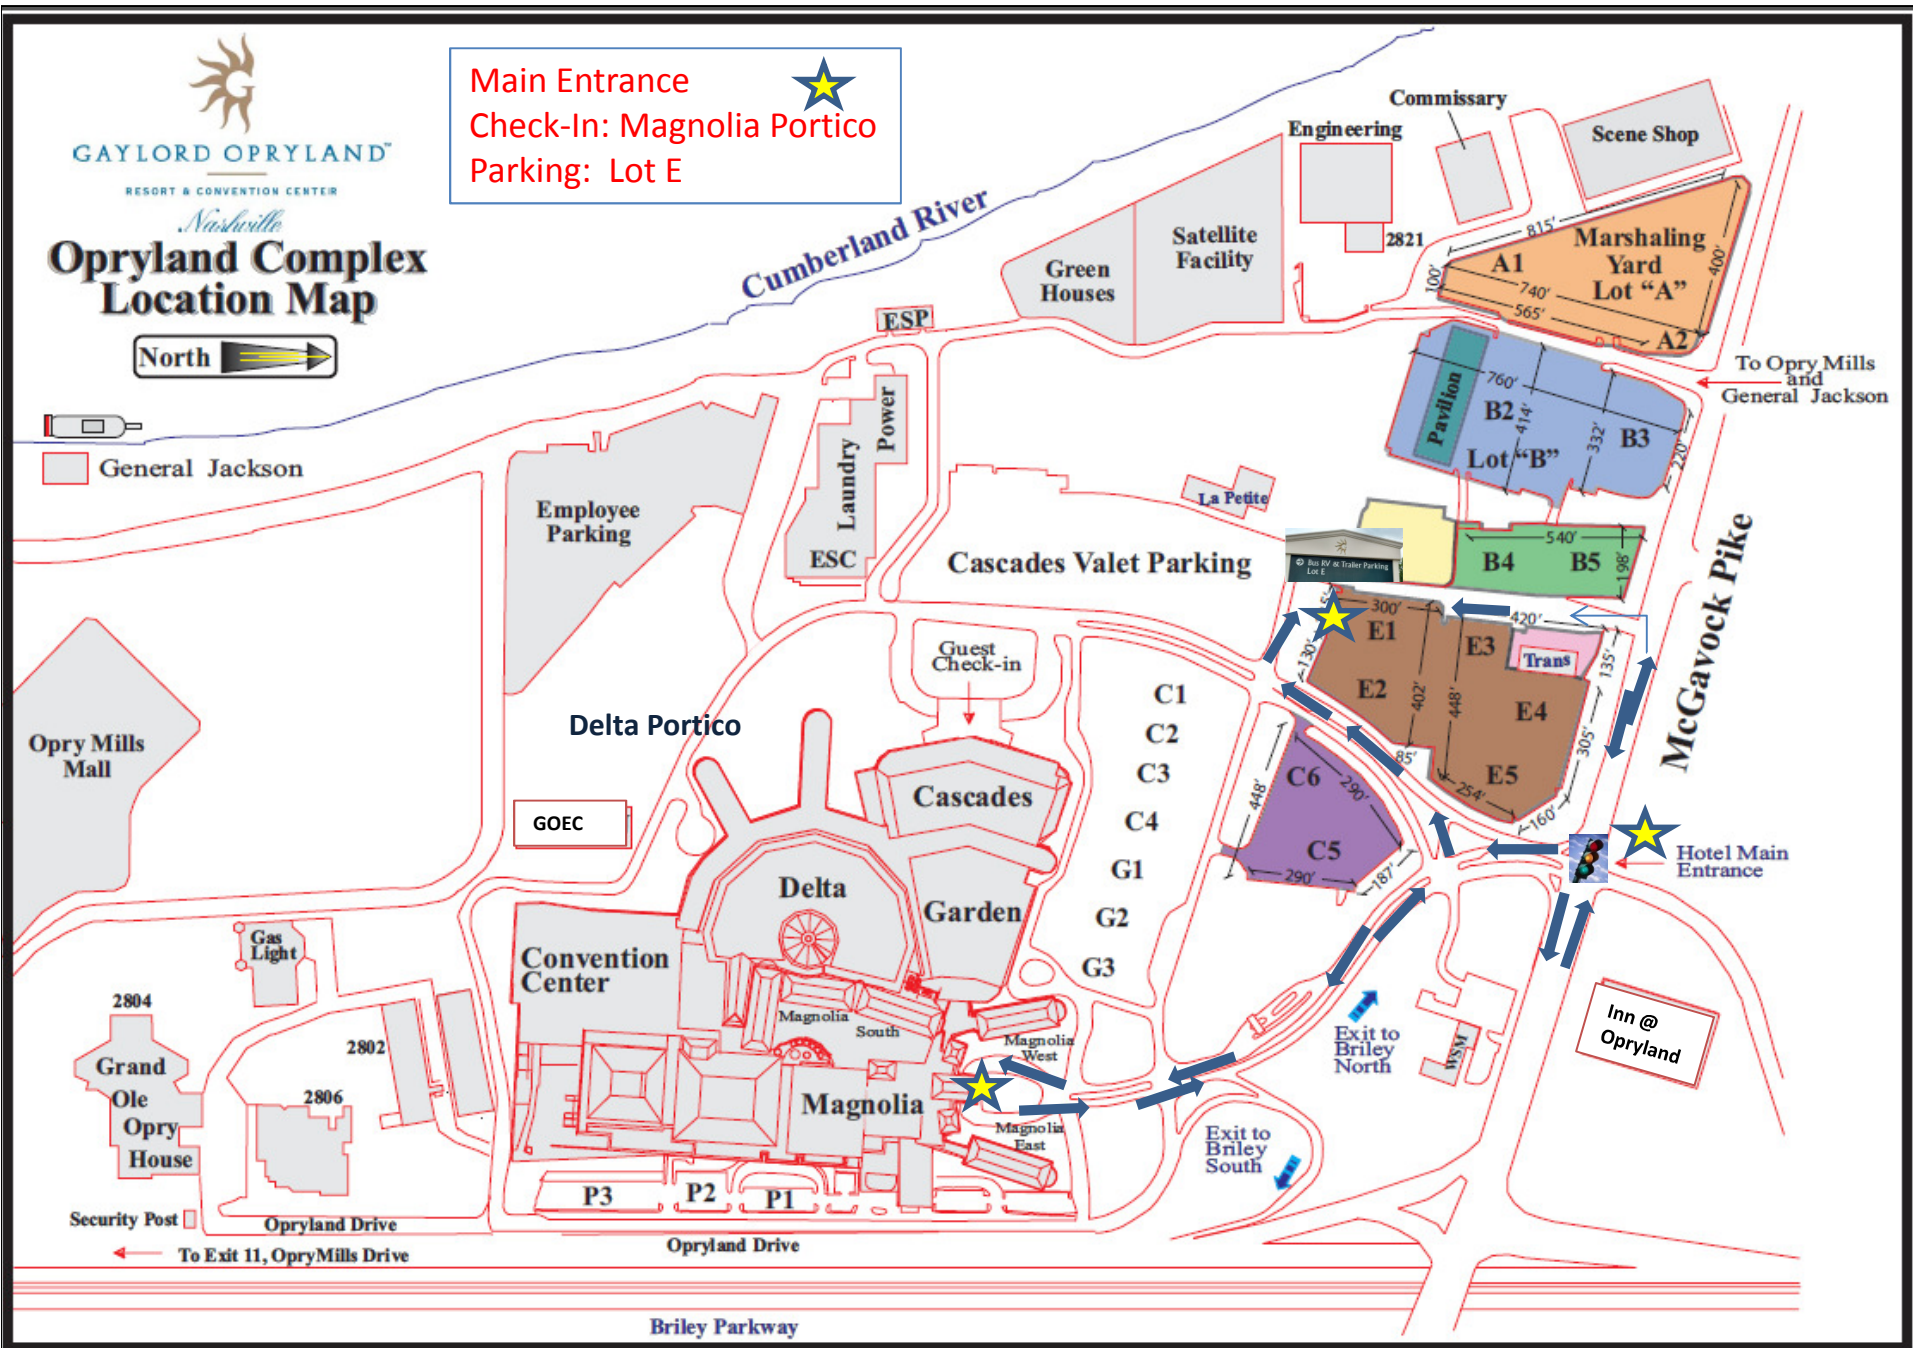

GAYLORD OPRYLAND
RESORT & CONVENTION CENTER

Nashville

Opryland Complex Location Map

General Jackson

Main Entrance
Check-In: Magnolia Portico
Parking: Lot E

Briley Parkway